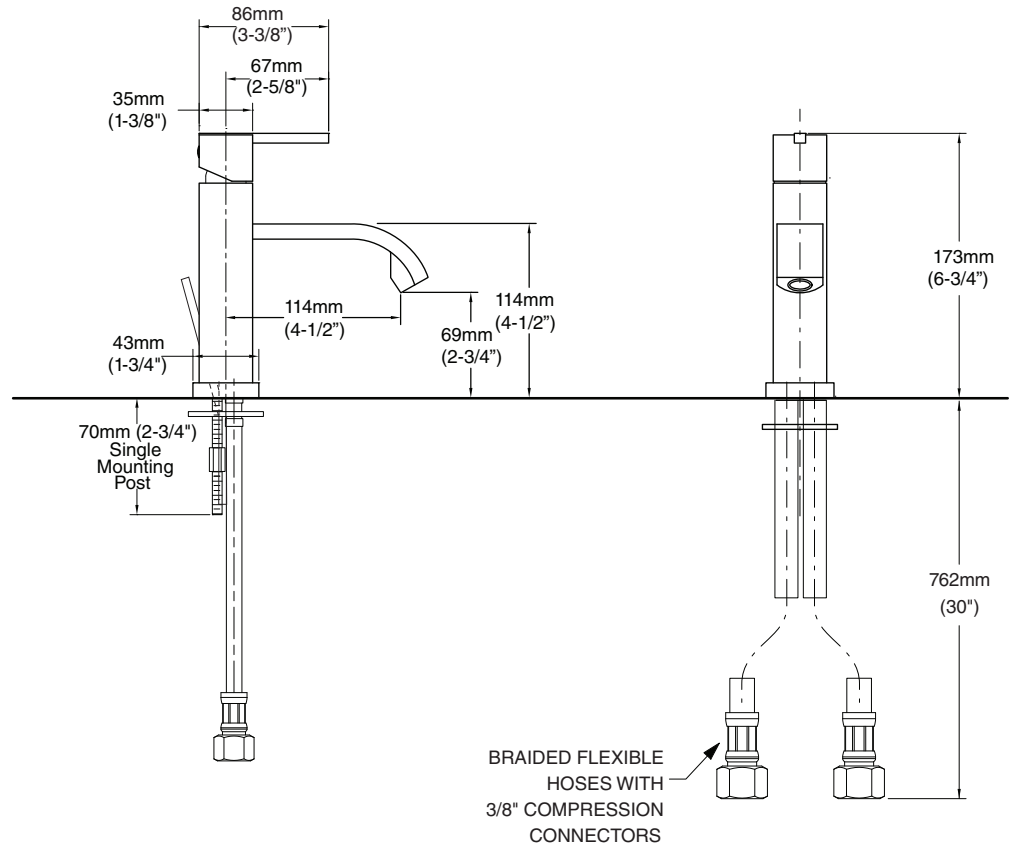

MODEL NUMBER:

- 2007101 Single Control Sink
Lever handle. With mechanical drain and 1-1/4 tail piece.

GENERAL DESCRIPTION:

Cast brass body. 35mm Multiport washerless ceramic disc valve cartridge provides steady water flow even in low pressure situations.

Braided flexible supply hoses with 3/8" compression connectors. 1.25 gpm/5.7L/min. maximum flow rate at 60 p.s.i. (410kPa).

PRODUCT FEATURES:

Brass Construction: Durable. Easy to clean. Ideal for prolonged contact with water.

Multiport Ceramic Disc Valve Cartridge: Assures a lifetime of smooth handle operation, drip-free performance and steady water flow.

Low Lead: Meets NSF Standard 61 lead requirements.

Choice of Finishes: Available in Polished Chrome.

Limited Lifetime Warranty.

CODES AND STANDARDS

These products meet or exceed the following codes and standards:

NSF 61/Section 9
IAPMO (cUPC)

Product Number	Description	Finish Options*
		Polished Chrome
		002
2007101	Single Control Monoblock Sink faucet. With drain and 1-1/4 tail piece.	