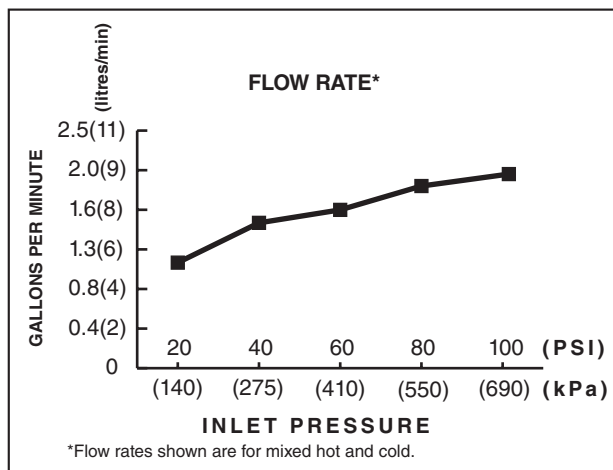

CODES AND STANDARDS

These products meet or exceed the following codes and standards:

NSF 61/Section 9
IAPMO (cUPC)

Product Number	Description	Finish Options*
		Polished Chrome
		002
2007101	Single Control Monoblock Sink faucet. With drain and 1-1/4 tail piece.