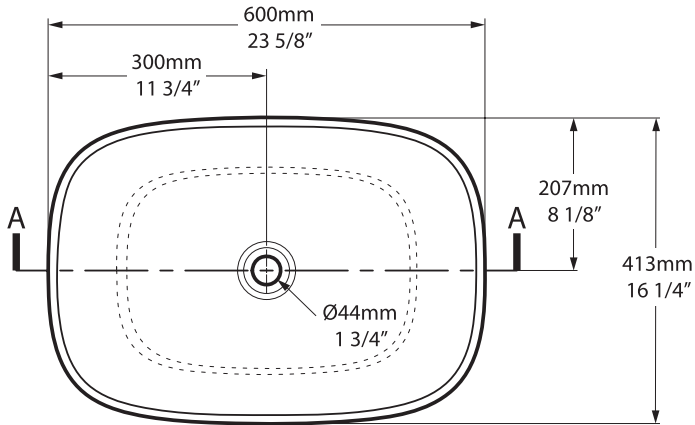

Florin faucet - FLO-11

Amiata 60

VB-AMT-60-NO / VB-AMT60-xx-NO

Top view

Front view

Side view

Section AA

*All measurements subject to +/-5% tolerance