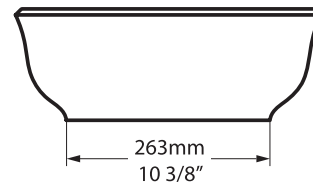

Florin faucet - FLO-11

Amiata 60

VB-AMT-60-NO / VB-AMT60-xx-NO

Top view

Front view

Side view

Section AA

*All measurements subject to +/-5% tolerance