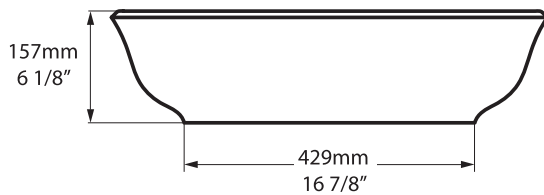

Florin faucet - FLO-11

Amiata 60

VB-AMT-60-NO / VB-AMT60-xx-NO

Top view

Front view

Side view

Section AA

*All measurements subject to +/-5% tolerance