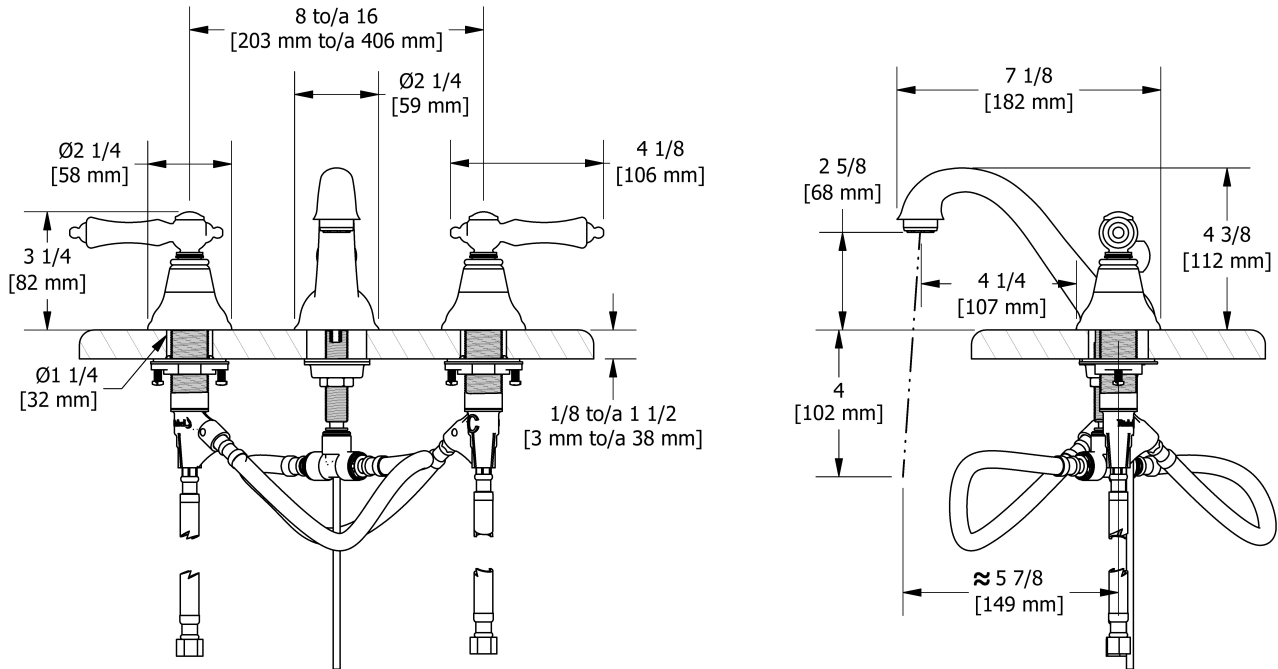

8" lavatory faucet
GN08LXX

UPC®

Specifications

Descriptions

- Ceramic cartridge
- Pop-up drain
- 3/8" speedway compression

Available colors

- C : Chrome
- CW : Chrome/White
- BN : Brushed nickel (PVD)
- PN : Polished nickel (PVD)

Available flows

- 5.7 L/min, 1.5 gpm (US) 60psi 
- 1.9 L/min, 0.5 gpm (US) 60psi (GN08LXX-05)
- 3.7 L/min, 1 gpm (US) 60psi (GN08LXX-10)

Cartridge

- Cold: #401-080 - Hot: #401-079

Certifications

- CSA B125.1
- NSF/ANSI standard 61 and 372
- ASME A112.18.1
- CMR248 Approval
- ADA