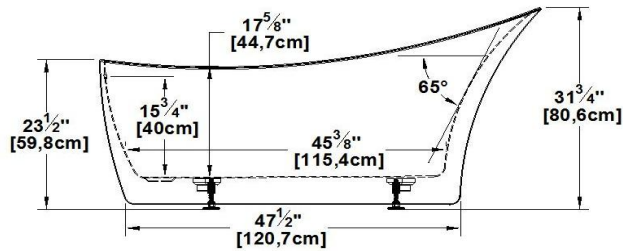

Vienna

Product code : **VI62**

Draft revision : **20170330091000**

External dimensions : **62,5" x 26,5" x 32" [158,8 cm x 67,3 cm x 81,3 cm]**

Series : **Influence**

Seats : **1**

Lumbar support : **no**

Arm rests : **no**

Low-profile available : **no**

Draft and specs

Specifications

Capacity : **41 IMP Gal. / 53,5 US Gal. / 186,4 liters**
AeroMassage™ : **unavailable**
Super AeroMassage™ : **unavailable**
Dynamic Turbo™ : **unavailable**
Comfort Air™ : **unavailable**
Characteristics : **One-piece freestanding bath**

Remarks

*all measures have a precision of $\pm 1/4"$ (0,63cm)
*internal dimensions taken at 4" (10cm) from bath bottom
*capacity is measured by filling the soaker to 1-1/2" under the overflow