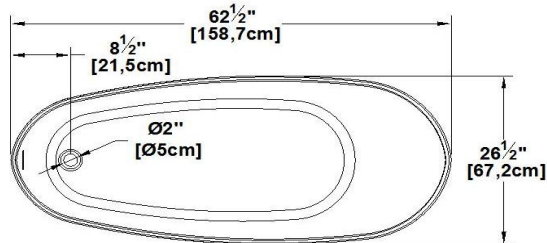

Vienna

Product code : **VI62**

Draft revision : **20170330091000**

External dimensions : **62,5" x 26,5" x 32" [158,8 cm x 67,3 cm x 81,3 cm]**

Series : **Influence**

Seats : **1**

Lumbar support : **no**

Arm rests : **no**

Low-profile available : **no**

Draft and specs

Specifications

Capacity : **41 IMP Gal. / 53,5 US Gal. / 186,4 liters**
AeroMassage™ : **unavailable**
Super AeroMassage™ : **unavailable**
Dynamic Turbo™ : **unavailable**
Comfort Air™ : **unavailable**
Characteristics : **One-piece freestanding bath**

Remarks

*all measures have a precision of $\pm 1/4"$ (0,63cm)
*internal dimensions taken at 4" (10cm) from bath bottom
*capacity is measured by filling the soaker to 1-1/2" under the overflow