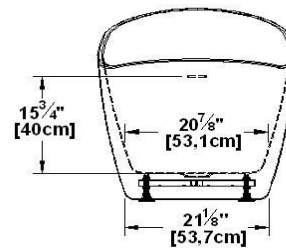

Vienna

Product code : **VI62**

Draft revision : **20170330091000**

External dimensions : **62,5" x 26,5" x 32" [158,8 cm x 67,3 cm x 81,3 cm]**

Series : **Influence**

Seats : **1**

Lumbar support : **no**

Arm rests : **no**

Low-profile available : **no**

Draft and specs

Specifications

Capacity : **41 IMP Gal. / 53,5 US Gal. / 186,4 liters**
AeroMassage™ : **unavailable**
Super AeroMassage™ : **unavailable**
Dynamic Turbo™ : **unavailable**
Comfort Air™ : **unavailable**
Characteristics : **One-piece freestanding bath**

Remarks

*all measures have a precision of $\pm 1/4"$ (0,63cm)
*internal dimensions taken at 4" (10cm) from bath bottom
*capacity is measured by filling the soaker to 1-1/2" under the overflow